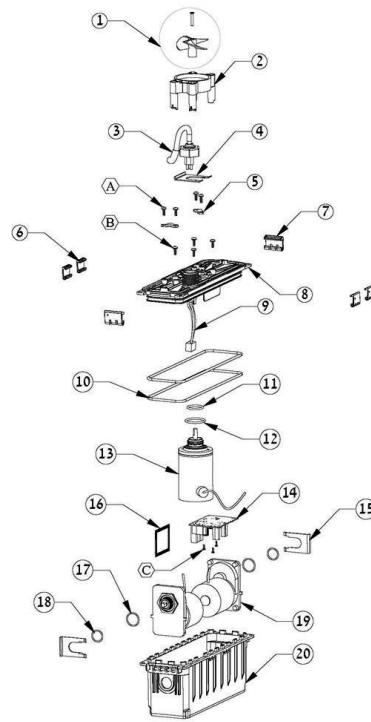

Dolphin Supreme M5 230v Cb Au

Item #	Item Number	Description
. 22(03)	3885000	Diag.Basic Stopper Ring
. 22(04)	6101912	Pvc Tube For Dyn.Tt Wheel Assy
. 22(05)	6101914	Diag. Basic - Inner Wheel Tube
23	Kit Options	
. 23(01)	6101635	Brush Pvc Dyn Grey
. 23(02)	6101656	Brush Pvc Dyn Grey Cb
. 23(03)	6101611	Brush Wb Ring For Cb
. 23(04)	9995560-ASSY	Brush Wb - Dyn - Pair
24	9991046-ASSY	Diaphragma 2010 - Pair
25	9980890	Frame Supreme M4/5
26	9991048-ASSY	Floats For Side Panels Kit
27	9996096	Caddy Db
. 27(01)	6101900	Handle For Caddy
. 27(02)	9986055	Caddy Horn - Grey
. 27(03)	7300305	Aluminium Tube For Caddy
. 27(04)	9986040	Caddy Tower
. 27(05)	9996079	Wheel Assy For Caddy
. 27(06)	9956090	Caddy Base - Grey
. 27(07)	9980006	Base Adaptor For Db Caddy
. 27(08)	9982330	Bottom Lid Latch Db
. 27(B)	3307025	Screw Ka70x25 H Cross
. 27(C)	3373513	Screw 3.5x13 Inox
28	9980763	Rcu 2010 Holder For Caddy
29	99954226-ASSY	Rcu Dyn 2010
30	9980038	Caddy Adaptor For Ps 2010
31	9995678-AU-ASSY	Switch Power Supply Dyn+timer
. 31(01)	5020012	Amph. Socket Cover For P.S
. 31(02)	5020011	Amph. Socket For P.S
. 31(03)	5898423LF-ASSY	Cable Switching P.S+rcd - Aus
. 31(A)	3379212-A	Screw Ka30x12
32	9991273	Retrofit For Cable Con. 2010
. 32(01)	9985048	Cable Conn.Three Pin
. 32(02)	1811404	Cable Connector
. 32(03)	9985027	Plastic Washer 7mm X 2mm
. 32(04)	3861002	Rk Ring For Cable Conn.
. 32(05)	9980025	Washer-Inside Dia. 13mm
. 32(06)	9980728	Nut For Mbu Terminal 2010
A	3379720-A	Screw Ka50x20

#01 (handle assy supreme m4/m5)

8170150 - JANUARY 2010

#03 (retrofit for cable con. 2010)

September 2004 - 8170051

#04 (outer casing supreme m4/m5)

8170151 - JANUARY 2010

#11 (motor unit dyn 2010-catalog kit)

P/N: 8170159 SEPTEMBER 2010

#12 (filters dol.2010 - catalog kit)

8170148 - JANUARY 2010

#22 (wheel assy for tim.track-dyn db)

#21 (active brush dyn assy)

8170147 - JANUARY 2010

#23 (brushes- dyn grey -catalog kit)