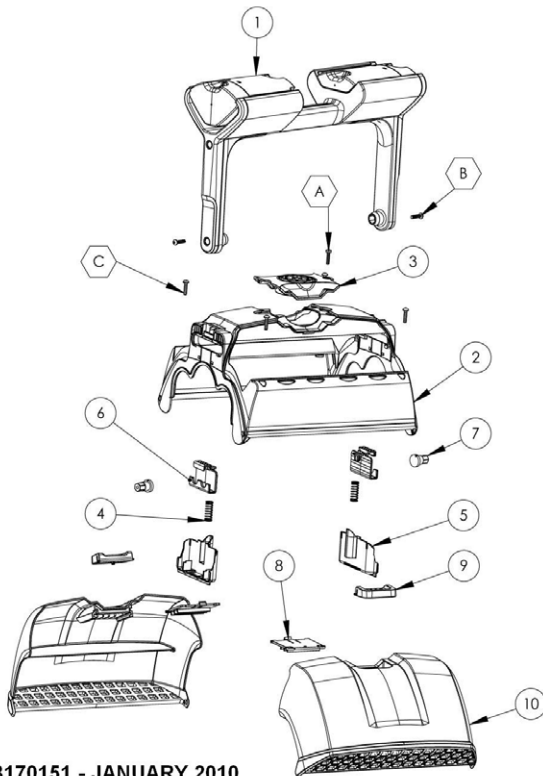

#01 (handle assy supreme m4/m5)

8170150 - JANUARY 2010

#03 (retrofit for cable con. 2010)

September 2004 - 8170051

#04 (outer casing supreme m4/m5)

8170151 - JANUARY 2010

#11 (motor unit dyn 2010-catalog kit)