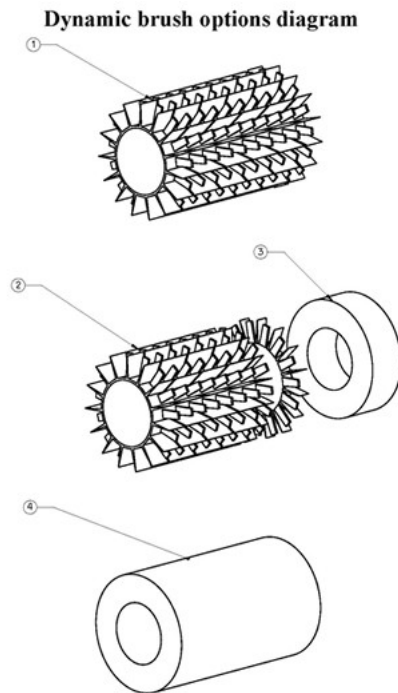

P/N: 8170159 SEPTEMBER 2010

#12 (filters dol.2010 - catalog kit)

8170148 - JANUARY 2010

#22 (wheel assy for tim.track-dyn db)

#21 (active brush dyn assy)

8170147 - JANUARY 2010

#23 (brushes- dyn grey -catalog kit)