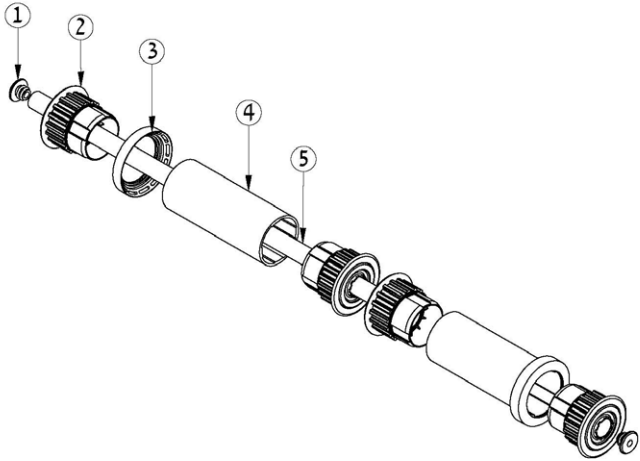

#22 (wheel assy for tim.track-dyn db)