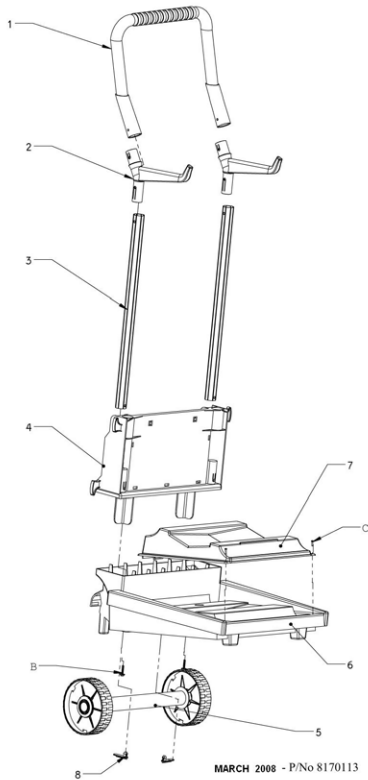

#27 (caddy db)