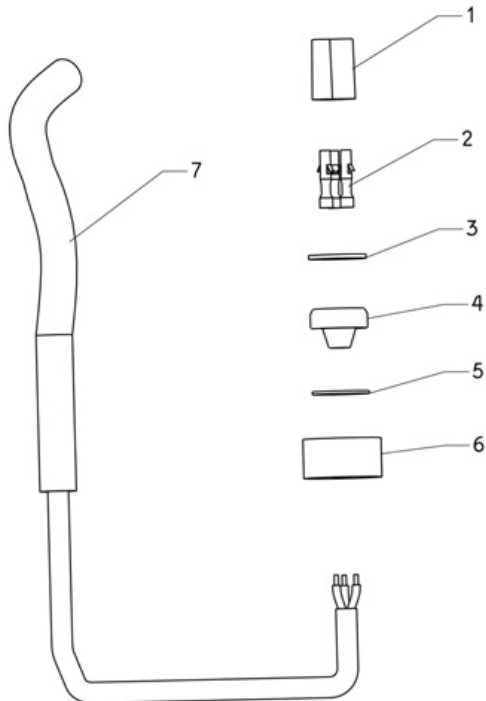

#27 (caddy db)

#31 (switch power supply dyn+timer)

8170149 - JANUARY 2010

#32 (retrofit for cable con. 2010)

September 2004 - 8170051

Rainbow Pool Products

PO Box 2388, Mansfield Qld 4122

Telephone STD 61-7-3849 5385