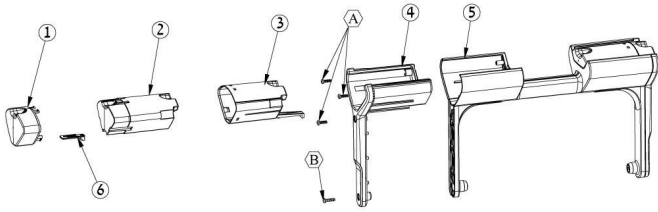

#01 (handle assy supreme m4/m5)

8170150 - JANUARY 2010

#03 (retrofit for cable con. 2010)

September 2004 - 8170051

#04 (outer casing supreme m4/m5)

8170151 - JANUARY 2010

#11 (motor unit dyn 2010-catalog kit)