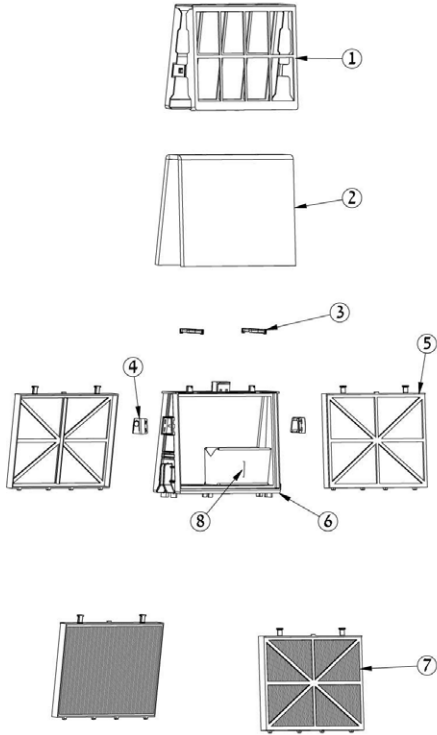

#12 (filters dol.2010 - catalog kit)

8170148 - JANUARY 2010