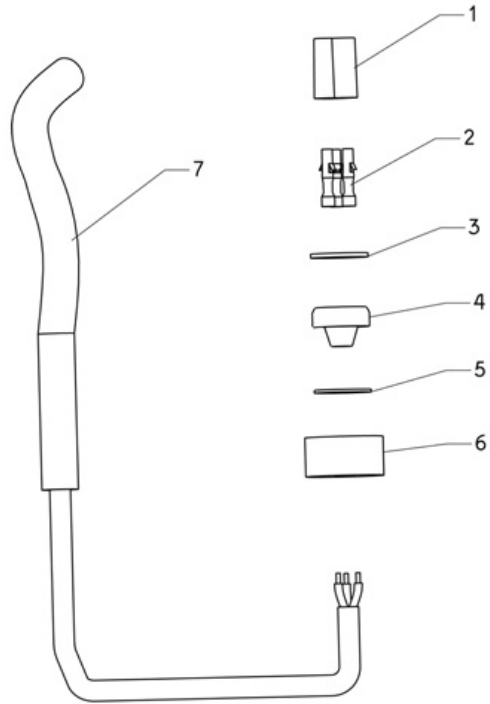

Dolphin Supreme M5 230v Cb Au

Item #	Item Number	Description
. 22(03)	3885000	Diag.Basic Stopper Ring
. 22(04)	6101912	Pvc Tube For Dyn.Tt Wheel Assy
. 22(05)	6101914	Diag. Basic - Inner Wheel Tube
23	Kit Options	
. 23(01)	6101635	Brush Pvc Dyn Grey
. 23(02)	6101656	Brush Pvc Dyn Grey Cb
. 23(03)	6101611	Brush Wb Ring For Cb
. 23(04)	9995560-ASSY	Brush Wb - Dyn - Pair
24	9991046-ASSY	Diaphragma 2010 - Pair
25	9980890	Frame Supreme M4/5
26	9991048-ASSY	Floats For Side Panels Kit
27	9996096	Caddy Db
. 27(01)	6101900	Handle For Caddy
. 27(02)	9986055	Caddy Horn - Grey
. 27(03)	7300305	Aluminium Tube For Caddy
. 27(04)	9986040	Caddy Tower
. 27(05)	9996079	Wheel Assy For Caddy
. 27(06)	9956090	Caddy Base - Grey
. 27(07)	9980006	Base Adaptor For Db Caddy
. 27(08)	9982330	Bottom Lid Latch Db
. 27(B)	3307025	Screw Ka70x25 H Cross
. 27(C)	3373513	Screw 3.5x13 Inox
28	9980763	Rcu 2010 Holder For Caddy
29	99954226-ASSY	Rcu Dyn 2010
30	9980038	Caddy Adaptor For Ps 2010
31	9995678-AU-ASSY	Switch Power Supply Dyn+timer
. 31(01)	5020012	Amph. Socket Cover For P.S
. 31(02)	5020011	Amph. Socket For P.S
. 31(03)	5898423LF-ASSY	Cable Switching P.S+rcd - Aus
. 31(A)	3379212-A	Screw Ka30x12
32	9991273	Retrofit For Cable Con. 2010
. 32(01)	9985048	Cable Conn.Three Pin
. 32(02)	1811404	Cable Connector
. 32(03)	9985027	Plastic Washer 7mm X 2mm
. 32(04)	3861002	Rk Ring For Cable Conn.
. 32(05)	9980025	Washer-Inside Dia. 13mm
. 32(06)	9980728	Nut For Mbu Terminal 2010
A	3379720-A	Screw Ka50x20

#01 (handle assy supreme m4/m5)

8170150 - JANUARY 2010

#03 (retrofit for cable con. 2010)

September 2004 - 8170051

#04 (outer casing supreme m4/m5)

8170151 - JANUARY 2010

#11 (motor unit dyn 2010-catalog kit)