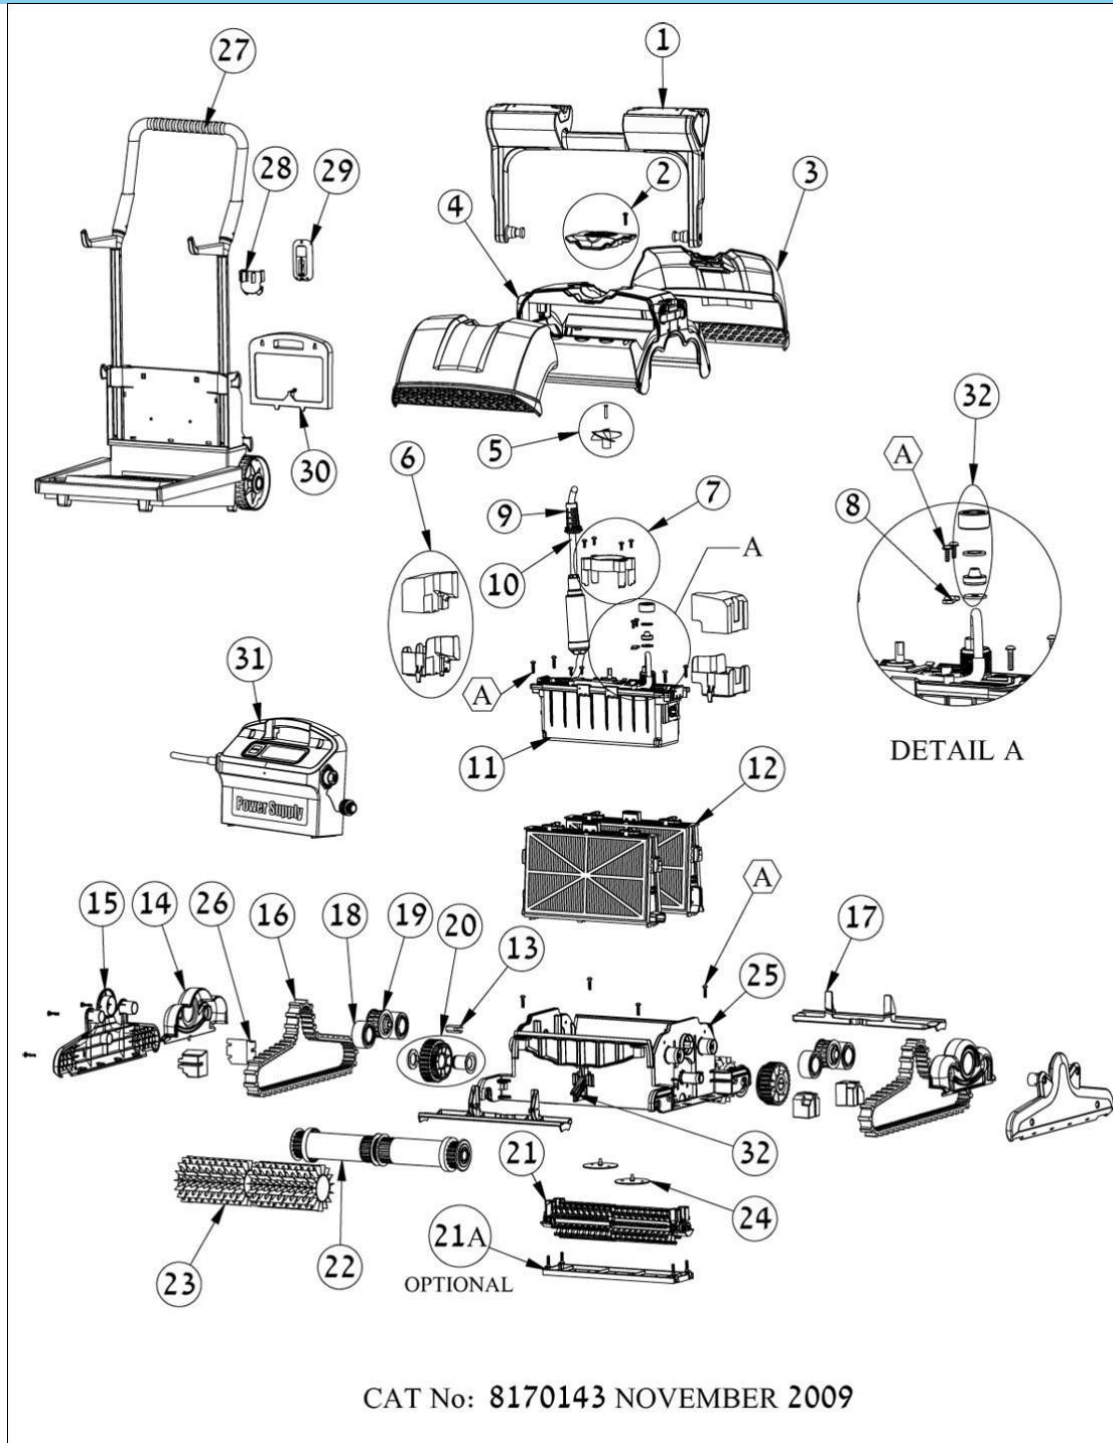

CAT No: 8170143 NOVEMBER 2009

Rainbow Pool Products

PO Box 2388, Mansfield Qld 4122

Telephone STD 61-7-3849 5385

Facsimile STD 61-7-3849 5384

Email: info@rainbowpoolproducts.com.au

Web: www.rainbowpoolproducts.com.au