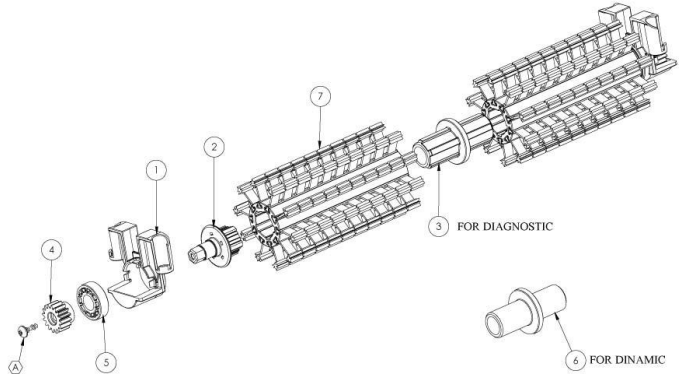

#21 (active brush dyn assy)

8170147 - JANUARY 2010